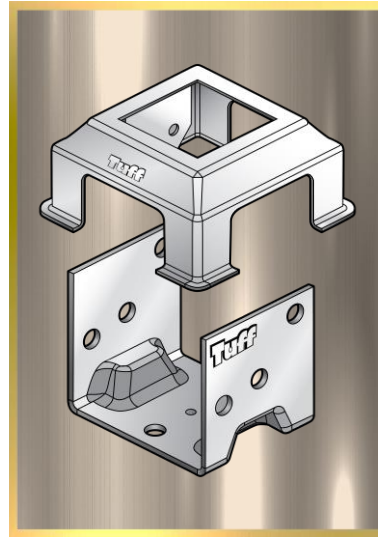

F11461 COLONIAL TWO PIECE SPLIT

F11458

F11469

F11290

F11410

PRODUCT CODE	: F11461
BARCODE	: 9314691114610
POST SIZE	: 90MM
BOLT HOLE	: M12
MADE FROM	: 2.5MM STEEL
FINISHING	: HOT DIP GALVANISED

NOTES:

- CREATE AN ELEGANT DISTINCTIVE STYLE ON PERGOLAS, CARPORTS AND VERANDAHS
- IDEAL REPLACEMENT FOR GENERAL POST SUPPORT
- TERMITE RESISTANT
- SUITS 90MM, 100MM AND 115MM TIMBER POSTS

** THE SLIDER MUST BE NAILED TO THE POST BEFORE SLIDING IT DOWN AFTER CONCRETING